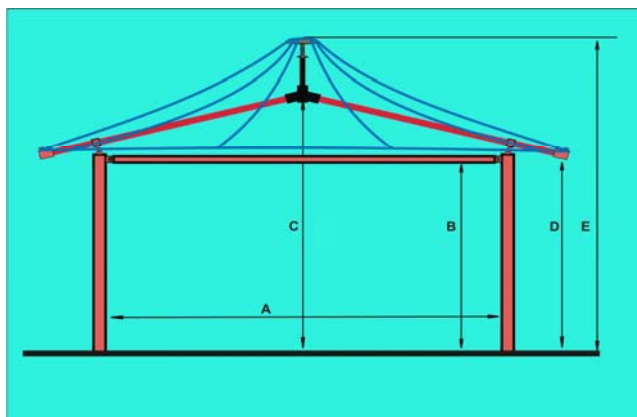

The Fontwell Range

Dimensions (millimeters)

	A	B	C	D	E	X	Y
FG 3000	2820	2200	2565	2055	3400	3100	3700
FG 4000	3820	2200	2565	2055	3400	4100	4700
FG 5000	4820	2200	2565	2055	3800	5100	5760

All steel construction hot zinc & powder coated.

These square coned gazebos utilize tensile fabric technology to create light weight but strong canopies capable of withstanding most weather conditions. The fabric membrane is manufactured from top quality waterproof lacquered PVC/PES which gives 100% UV protection.