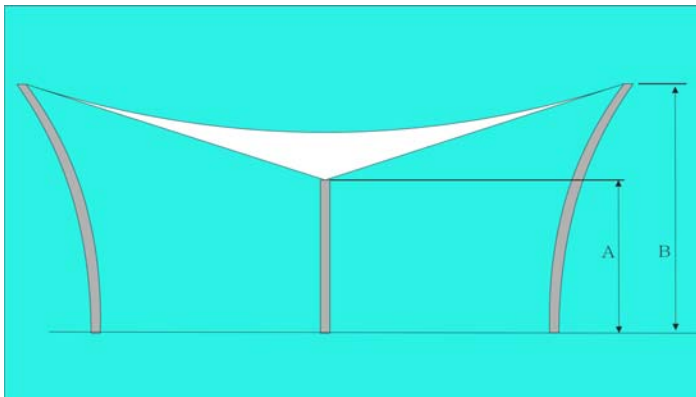

The Concord

Dimensions (millimeters)

	A	B	C	D	E	F
CPH4000	2000	3000	6780	7980	4000	4400
CPH5000+HD	2000	3000	7750	9300	4400	4875

Available in Stainless Steel or Hot Zinc & Powder Coated Mild Steel.

These curved post hypar sails utilize tensile fabric technology to create light weight but strong canopies capable of withstanding most weather conditions. The fabric membrane is manufactured from top quality waterproof laquered PVC/PES which gives 100% UV protection.