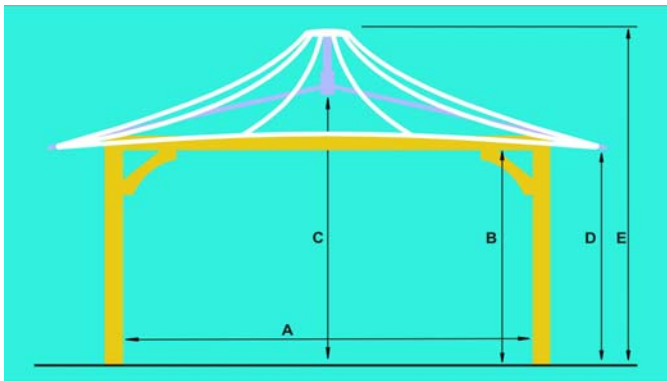

### Dimensions (millimeters)

	A	B	C	D	E	X	Y
SC 2800	2650	2200	2565	2055	3400	2800	3100
SC 3000	2810	2200	2565	2055	3400	3100	3700
SC4000	3810	2200	2565	2055	3400	4100	4700

Pergola softwood models SP2800/SP3000/SP4000 green oak models GP2800/GP3000/GP4000  
Canopy can be supplied separately with models CC2800/CC3000/CC400

These square coned gazebo's utilize tensile fabric technology to create light weight but strong canopies capable of withstanding most weather conditions. The fabric membrane is manufactured from top quality waterproof laquered PVC/PES which gives 100% UV protection.