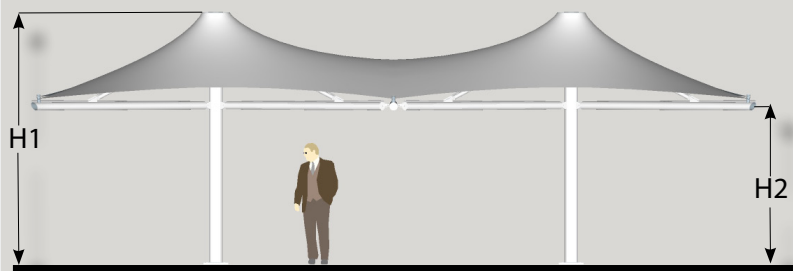

Dimensions (m)

Heights	H1	H2
	4.4	3
Plan	A	B
	10.0	5.0

To request a full specification and 3D models in AutoCAD or SketchUp format, please contact us.

In line with our policy of continuous product development, we reserve the right to change models, sizes, specifications and prices without prior notice. All orders placed will be for the currently available specification of the relevant item. Design rights and copyrights apply to all products shown in this product sheet. No part of the publication can be copied or reproduced in any form whatsoever without prior consent of the Base Structures Ltd.