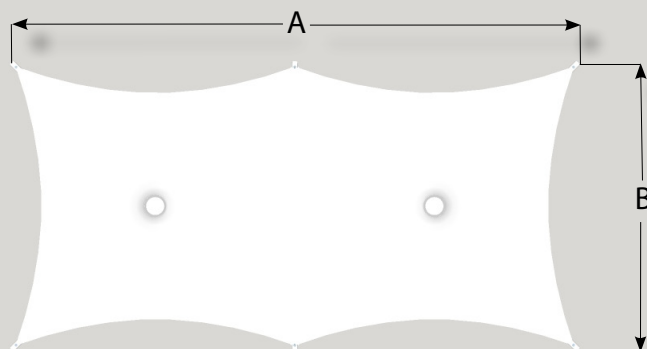

Dimensions (m)

Heights	H1	H2
	4.4	3
Plan	A	B
	10.0	5.0

To request a full specification and 3D models in AutoCAD or SketchUp format, please contact us.

In line with our policy of continuous product development, we reserve the right to change models, sizes, specifications and prices without prior notice. All orders placed will be for the currently available specification of the relevant item. Design rights and copyrights apply to all products shown in this product sheet. No part of the publication can be copied or reproduced in any form whatsoever without prior consent of the Base Structures Ltd.